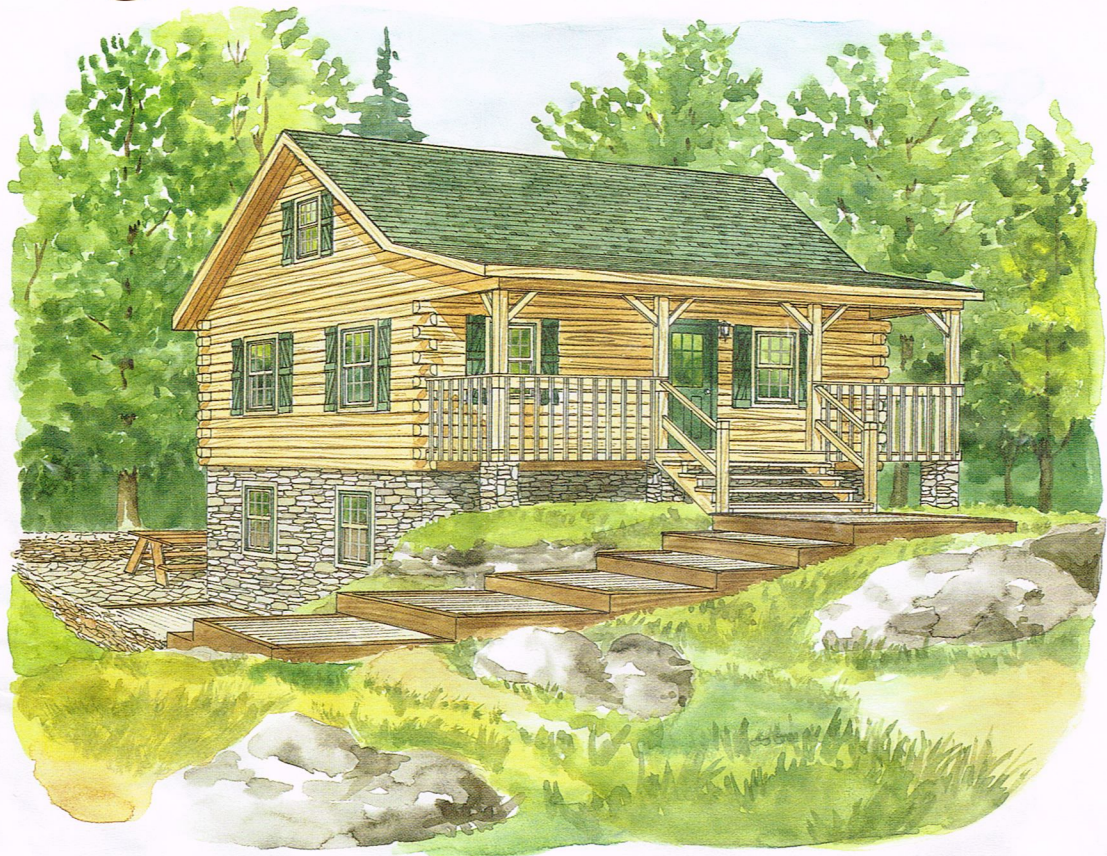

Roaring Creek 913 square feet • 2 bedrooms • 3/4 bath

This model is illustrated with D-Profile logs.

First Floor

This cozy model is perfect for your year-round living enjoyment or vacation getaway. This design features a traditional profile, and a vaulted ceiling and spacious upstairs loft graces the compact floorplan. An expanded optional plan is also available—see page 55 for details.

Second Floor