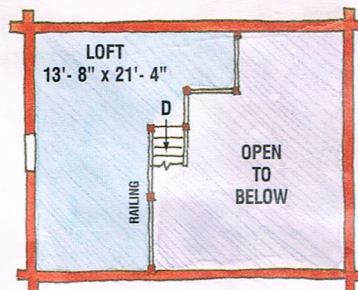

Roaring Creek 913 square feet • 2 bedrooms • 3/4 bath

This model is illustrated with D-Profile logs.

First Floor

This cozy model is perfect for your year-round living enjoyment or vacation getaway. This design features a traditional profile, and a vaulted ceiling and spacious upstairs loft graces the compact floorplan. An expanded optional plan is also available—see page 55 for details.

Second Floor