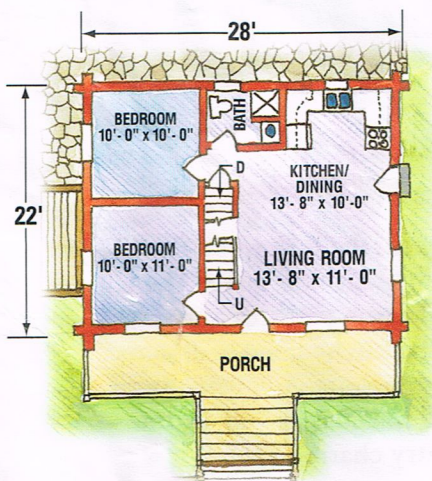

Roaring Creek 913 square feet • 2 bedrooms • 3/4 bath

This model is illustrated with D-Profile logs.

First Floor

This cozy model is perfect for your year-round living enjoyment or vacation getaway. This design features a traditional profile, and a vaulted ceiling and spacious upstairs loft graces the compact floorplan. An expanded optional plan is also available—see page 55 for details.

Second Floor